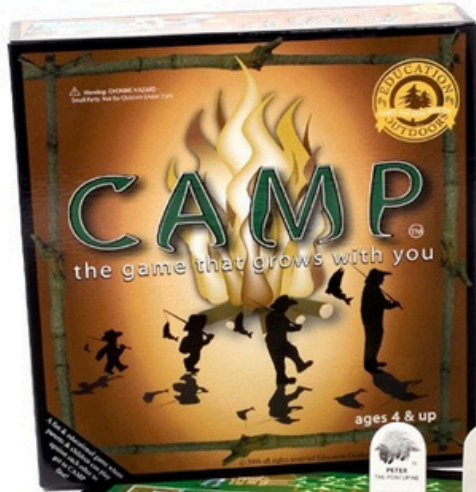

# CAMP™ Board Game

Ages 4+, Up to 8 players

Camp Booster Pack

We have upgraded Cards on Pg5!

⚠ Warning: CHOKING HAZARD - Small Parts. Not for Children Under 3 yrs.

CAMP™ will challenge young and old in this exciting romp-through-the-forest adventure about the great outdoors. One of the only games on the market that every member of your family will love.