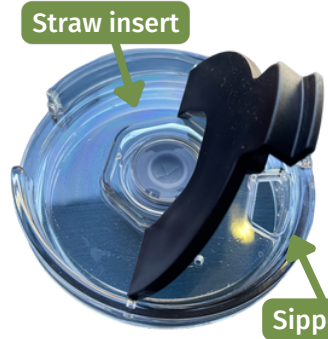

New!

Customizable 40 oz Traveler Tumbler

Our 40 oz Traveler Tumbler is perfect for people on-the-go! It fits most car cup holders and has a 2-way lid for cold beverages with a straw or hot beverages with a sipper lid. Choose from a variety of stylish colors.

Customizable with your logo/design or ours!

- MSRP: $30.00 MOQ: 12
- EO-40-BLK (Black)
- EO-40-GRN/BLK (Green to Black)
- EO-40-LB/DB (Light Blue to Dark Blue)