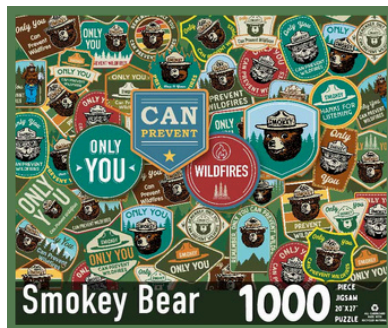

ITEM #	UPC	MSRP	DESCRIPTION
SB-1000EA	850009057938	$25.00	20" X27" CARDBOARD PUZZLE