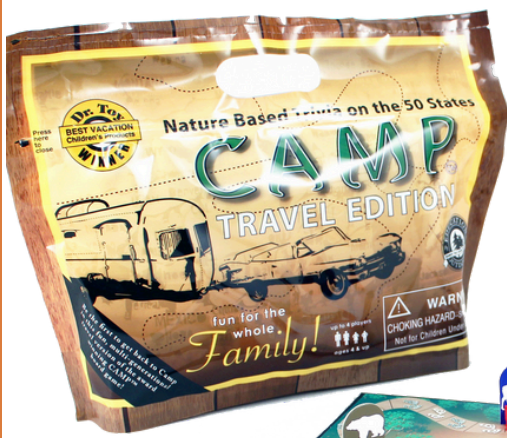

Warning: CHOKING HAZARD - Small Parts. Not for Children Under 3 yrs.

CAMP™ Travel Edition

is compact and mobile, with a unique design. Up to 4 players, and has fun “setback” and “move forward” functions. All new outdoor trivia cards with vibrant full-color images, including content highlighting all 50 states.

MSRP: $15.00

MOQ: 6

Item# 2018122

UPC# 890783001037

**Product Dimensions:
6.5” x 5.25” x 2.75”**

Toasted or Roasted™

is an offensive /defensive game where players try to be the first to start their campfire and toast three marshmallows. But watch out for Roasty because he will burn the marshmallows to a crisp!

Ages 4+, 2-6 players

Includes:

- 54 cards
- 8 disks
- Rules
- Picnic table board