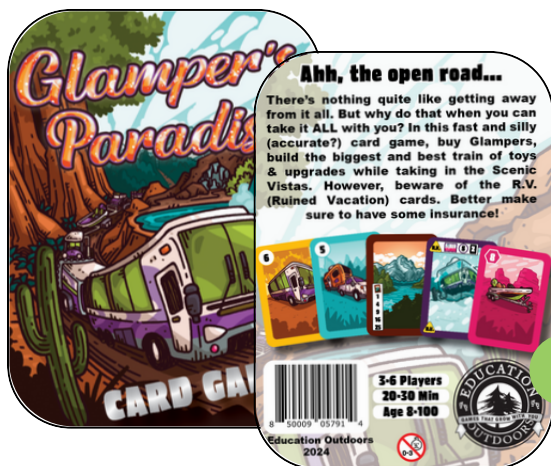

Remember- It's best to Know before you GO!

MSRP: \$15.00 MOQ: 12

Item# TS10E01 UPC# 000008710301

Product Dimensions: 5" x 7" x 1"

COMING SOON

Stay Tuned

EST in-stock 2025

Glamper's Paradise

- Educational and fun game.
- Teaches about issues that arise while "Glamping"!

Ahh, the open road...
 There's nothing quite like getting away from it all. But why do that when you can take it ALL with you? In this fast, silly, and surprisingly accurate card game, buy Glampers, and build the biggest and best train of toys & upgrades while taking in the Scenic Vistas. However, beware of the R.V. (Ruined Vacation) cards.
 Better make sure to have some insurance!