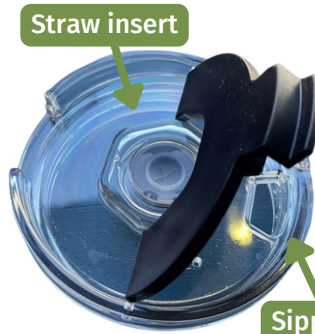

New!

Customizable 40 oz Traveler Tumbler

Our 40 oz Traveler Tumbler is perfect for people on-the-go! It fits most car cup holders and has a 2-way lid for cold beverages with a straw or hot beverages with a sipper lid. Choose from a variety of stylish colors.

MSRP: $30.00 MOQ: 12

EO-40-BLK (Black)

EO-40-GRN/BLK (Green to Black)

EO-40-LB/DB (Light Blue to Dark Blue)

Customizable with your logo/design or ours!