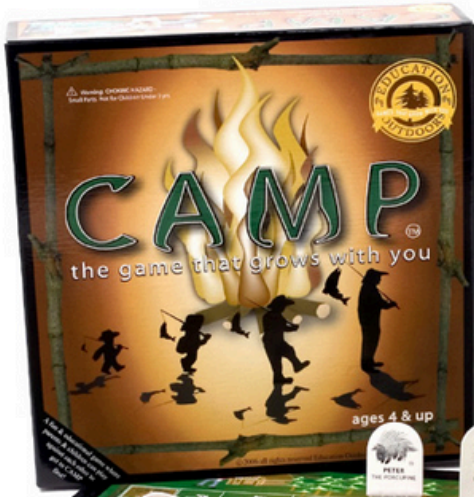

CAMP™ Board Game

Ages 4+, Up to 8 players

⚠ Warning: CHOKING HAZARD - Small Parts. Not for Children Under 3 yrs.

CAMP™ will challenge young and old in this exciting romp-through-the-forest adventure about the great outdoors. One of the only games on the market that every member of your family will love.