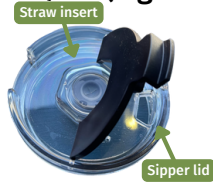

Back:

These Wood Slice magnets are etched with your custom logo or our stock images!

MSRP: \$10.00
MOQ: 10/ units
 Item #: EO-WSORN, EO-WSMAG

40 oz Traveler Tumbler

MSRP: \$30.00 **MOQ: 12**
 EO-40-BLK (Black)
 EO-40-GRN/BLK (Green to Black)
 EO-40-LB/DB (Light Blue to Dark Blue)