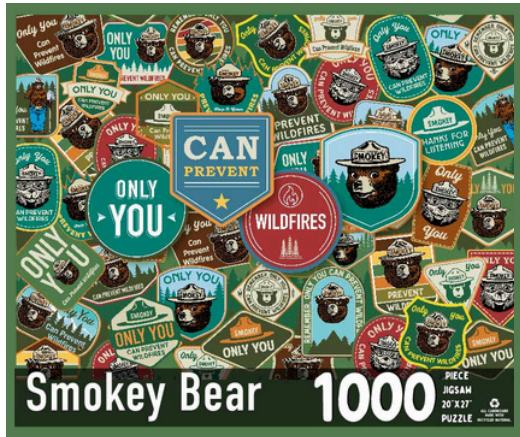

Warning: CHOKING HAZARD - Small Parts. Not for Children Under 3 yrs.

Sea Pets

- PLSH-SHARK-UPC# 890183001389
- PLSH-HBWHALE-UPC# 890183001358
- PLSH-DOLPHIN-UPC# 890183001365
- PLSH-KILWHALE-UPC# 890183001372
- PLSH-OCTO- UPC # 890183001341
- PLSH-SEATUR-UPC# 890183001396

Licensed Smokey Bear Evergreen Adventures Collage 1000 Piece Puzzle

Box:

Puzzle:

MOQ: 12

Item #	UPC	MSRP	DESCRIPTION
SB-1000Ea	850009057938	\$25.00	26.625" x 19.25" Cardboard Puzzle

Smokey Bear Evergreen Icons Puzzle features a stunning array of evergreen-inspired icons, including Smokey Bear himself. Perfect for puzzle enthusiasts and nature lovers, it offers an enjoyable and relaxing experience while celebrating the timeless message of forest conservation. Ideal for all ages, this puzzle is a fun and educational way to connect with the beauty of nature.