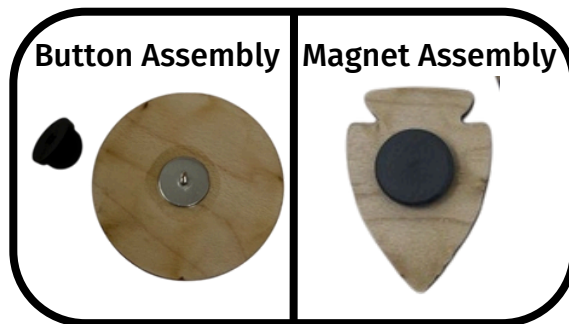

YOUR OWN SHAPE!

Custom Shape Button/Magnet

Just like our custom wood buttons and magnets but in a custom shape unique to you!

Set Up Fee \$108

MSRP: \$4.00 MOQ: TBD Item#: EO-CSWB, EO-CSWM
(Button)(Magnet)