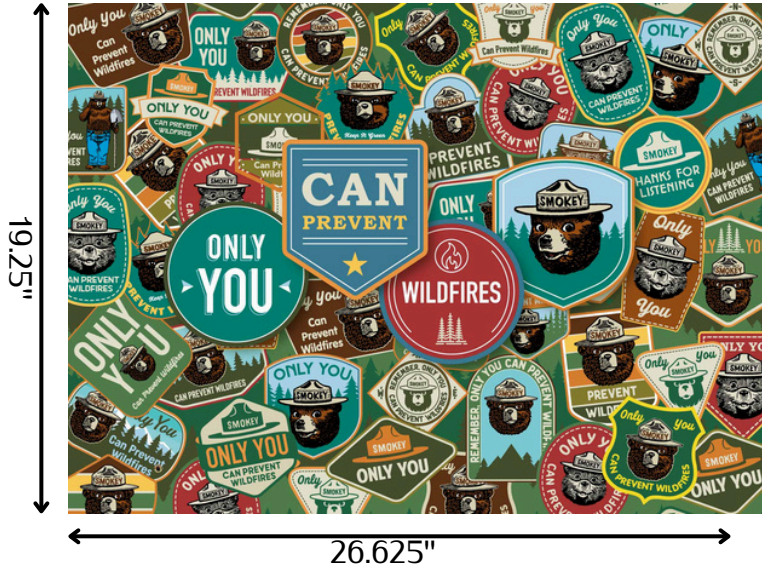

Warning: CHOKING HAZARD - Small Parts. Not for Children Under 3 yrs.

Sea Pets

- PLSH-SHARK-UPC# 890183001389
- PLSH-HBWHALE-UPC# 890183001358
- PLSH-DOLPHIN-UPC# 890183001365
- PLSH-KILWHALE-UPC# 890183001372
- PLSH-OCTO- UPC # 890183001341
- PLSH-SEATUR-UPC# 890183001396

Licensed Smokey Bear Evergreen Adventures Collage 1000 Piece Puzzle

Box:

Puzzle:

MOQ: 12

Item #	UPC	MSRP	DESCRIPTION
SB-1000Ea	850009057938	\$25.00	26.625" x 19.25" Cardboard Puzzle

Smokey Bear Evergreen Icons Puzzle features a stunning array of evergreen-inspired icons, including Smokey Bear himself. Perfect for puzzle enthusiasts and nature lovers, it offers an enjoyable and relaxing experience while celebrating the timeless message of forest conservation. Ideal for all ages, this puzzle is a fun and educational way to connect with the beauty of nature.