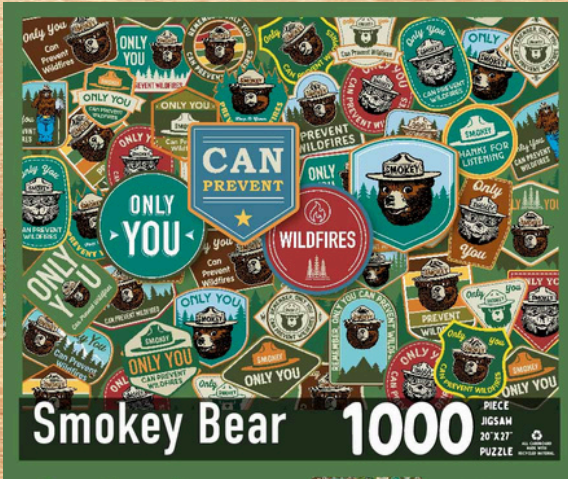

SMOKEY BEAR EVERGREEN ADVENTURE COLLAGE PUZZLE

PACKAGING FRONT: