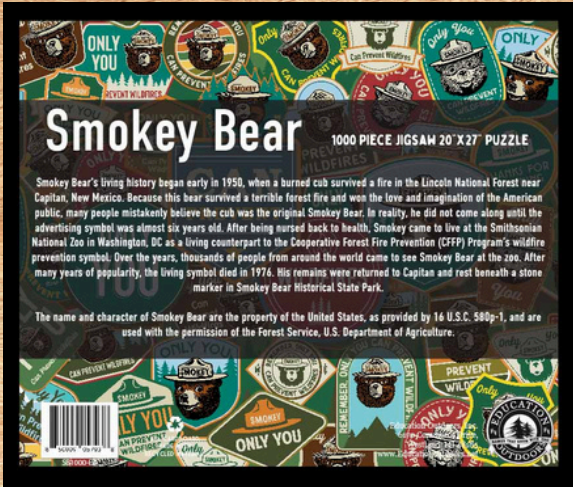

# SMOKEY BEAR EVERGREEN ADVENTURE COLLAGE PUZZLE

PACKAGING FRONT:

FULL PUZZLE IMAGE:

PACKAGING BACK: